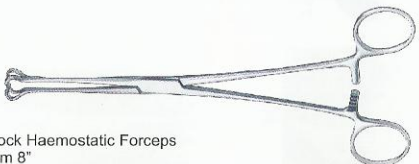

644
Tissue Forceps
25.5cm 10"