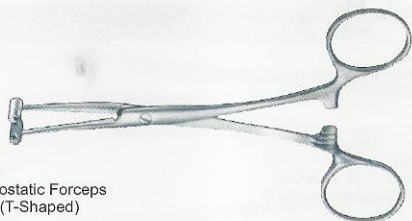

638
Young Tongue Forceps
with Rubber Pads

639
Haemostatic Forceps
25cm 9 3/4"

Haemostatic Forceps
Peen
640 14.5cm 5 3/4"
641 16cm 6 1/4"

642
Haemostatic Forceps
14cm (T-Shaped)

643
Haemostatic
Sponge Forceps
25cm 9 3/4"

644
Tissue Forceps
25.5cm 10"

645
Babcock Haemostatic Forceps
20.5cm 8"

646
Measuring Jug

A.L.M. SURGICARE

We specialize both in theater & floor Quality Instrumentation including Surgical, Dental, Veterinary Instruments, Manicure, Pedicure Instruments & Scissors of all sorts