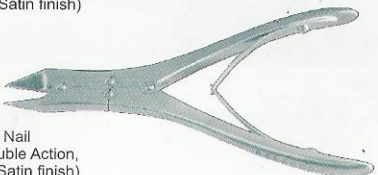

625
Syringe

626
Professional Toe Nail Nipper 16cm
Compound Action,
Stainless Steel (Satin finish)

627
Professional Toe Nail Nipper 16cm
Compound Action, Stainless Steel
(Satin finish)

628
Toe Nail Nipper 14cm
Box Joint, Double Spring
Stainless Steel (Satin finish)

629
Professional Toe Nail
Nipper 16cm Double Action,
Stainless Steel (Satin finish)

630
Nail Profiler (with grip)
14.5cm
Stainless Steel
(Powder coated)

631
Nail Profiler (with grip)
14.5cm, Stainless Steel (Powder coated)