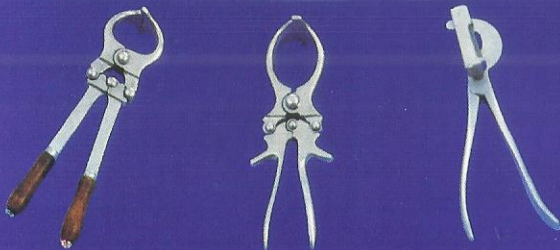

VETERINARY INSTRUMENTS

A.L.M. SURGICARE

We specialize both in theater & floor Quality Instrumentation including Surgical, Dental, Veterinary Instruments, Manicure, Pedicure Instruments & Scissors of all sorts