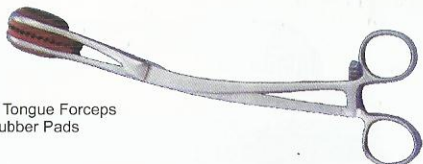

638
Young Tongue Forceps
with Rubber Pads

639
Haemostatic Forceps
25cm 9 3/4"

Haemostatic Forceps
Peen
640 14.5cm 5 3/4"
641 16cm 6 1/4"

642
Haemostatic Forceps
14cm (T-Shaped)

643
Haemostatic
Sponge Forceps
25cm 9 3/4"