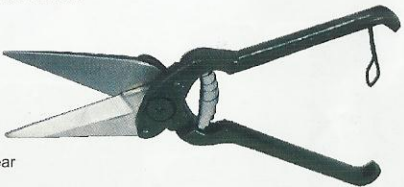

568
De White Emasculator S.S.
23cm, 30cm

569
Bull Holder
with Side Gripe

570
Bull Holder Continental
Tong Pattern, 43cm

571
Pig Nose
Ring Applicator

572
Bull Nose
Ring Applicator

573
Hoof Puncher

574
Hoof Forceps

575
Black Steel Crocodile Plier With
Plastic Coated end (clincher)

576
Diamond Nail Puller

577
Nail Nipper

578
Professional Hoof Nipper
With Wide Opening

579
Diamond Farrier Clincher

580
Foot Rot Shear

581
Heavy Duty Hoof
Claw Cutter With Interchangeable Blades

582
Sheep Shears

583
Stainless Steel Hoof Scraper

584
Hoof Knife Wooden
Handle with Left Edge

585
Hoof Knife Wooden
Handle with Right Edge

586
Clipper Both Sided
Thin & Wide Teeth

587
Hand sheep clipper
with wooden handle