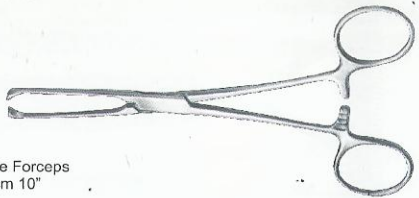

638
Young Tongue Forceps
with Rubber Pads

639
Haemostatic Forceps
25cm 9 3/4"

Haemostatic Forceps
Peen
640 14.5cm 5 3/4"
641 16cm 6 1/4"

642
Haemostatic Forceps
14cm (T-Shaped)

643
Haemostatic
Sponge Forceps
25cm 9 3/4"

644
Tissue Forceps
25.5cm 10"

645
Babcock Haemostatic Forceps
20.5cm 8"

646
Measuring Jug

A.L.M. SURGICARE

We specialize both in theater & floor Quality Instrumentation including Surgical, Dental, Veterinary Instruments, Manicure, Pedicure Instruments & Scissors of all sorts