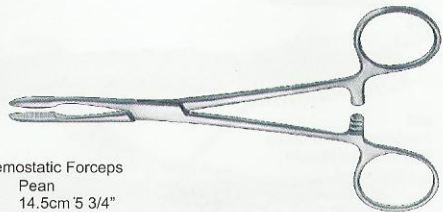

629
Professional Toe Nail
Nipper 16cm Double Action,
Stainless Steel (Satin finish)

630
Nail Profiler (with grip)
14.5cm
Stainless Steel
(Powder coated)

631
Nail Profiler (with grip)
14.5cm, Stainless Steel (Powder coated)

632
Operating Scissors
16.5cm 6 1/2"

633
Enterotomy Scissors
21.5cm 8 1/2"

634
Moon Scissor 7"

635
Mathieu Needle
Holder Tungstene Jaws

636
Olsen Hegar Needle
Holder Tungstene Jaws

637
Troeltsch (Wilde)
Ear Forceps
10.5cm 4 1/8"

638
Young Tongue Forceps
with Rubber Pads

639
Haemostatic Forceps
25cm 9 3/4"

Haemostatic Forceps
Peen
640 14.5cm 5 3/4"
641 16cm 6 1/4"

642
Haemostatic Forceps
14cm (T-Shaped)

643
Haemostatic
Sponge Forceps
25cm 9 3/4"