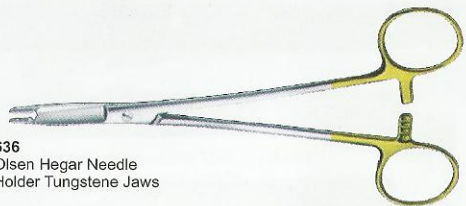

629
Professional Toe Nail
Nipper 16cm Double Action,
Stainless Steel (Satin finish)

630
Nail Profiler (with grip)
14.5cm
Stainless Steel
(Powder coated)

631
Nail Profiler (with grip)
14.5cm, Stainless Steel (Powder coated)

632
Operating Scissors
16.5cm 6 1/2"

633
Enterotomy Scissors
21.5cm 8 1/2"

634
Moon Scissor 7"

635
Mathieu Needle
Holder Tungstene Jaws

636
Olsen Hegar Needle
Holder Tungstene Jaws

637
Troeltsch (Wilde)
Ear Forceps
10.5cm 4 1/8"

638
Young Tongue Forceps
with Rubber Pads

639
Haemostatic Forceps
25cm 9 3/4"

Haemostatic Forceps
Peen
640 14.5cm 5 3/4"
641 16cm 6 1/4"

642
Haemostatic Forceps
14cm (T-Shaped)

643
Haemostatic
Sponge Forceps
25cm 9 3/4"