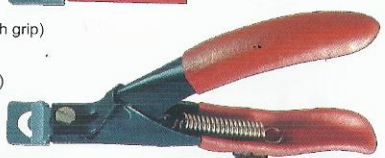

631
Nail Profiler (with grip)
14.5cm, Stainless Steel (Powder coated)