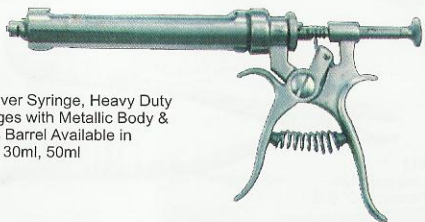

623
Revolver Syringe, Heavy Duty
Syringes with Metallic Body &
Glass Barrel Available in
10ml, 30ml, 50ml

624
Revolver Syringe, Heavy Duty
Syringes with Metallic Body &
Glass Barrel Available in
10ml, 30ml, 50ml