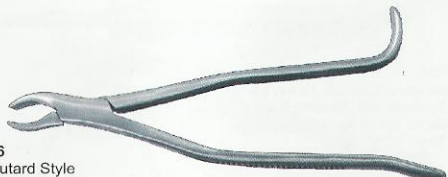

616
Liautard Style
Forceps 10" S.S.