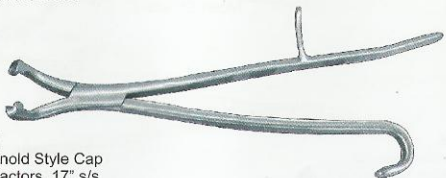

596

597

598

599

600
Aluminium Mane Comb
with Wooden Handle

601
Aluminium Mane Comb

602
Aluminium Mane Comb

603
Aluminium Jockey
Mane Comb

604
Rasp Barnes Dehorners with Metallic Handle
and also available in wooden handle

605
Ear Notcher S.S.
Design in the Center of the ear

606
Ear Notcher - A-type

607
Tattooing Forceps (A)

608
Incisor & Canine
Cutter s/s, 10"

609
Tooth Float set

610
Reynold Style Cap
Extractors, 17" s/s

611
Simple Joint Stainless
Steel Molar Spreader

612
Simple Joint Stainless
Steel Molar Forceps

613
Cap, Incisor
s/s 12"

614
Molar Extractors,
s/s 15"