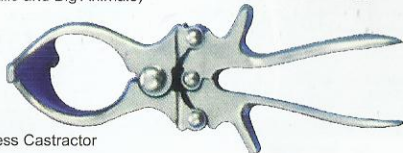

565
Bloodless Castrator
48cm (30cm, 36cm, 40cm)
(For Bulls and Big Animals)

566
Bloodless Castrator
with Cord-Stop
48cm (30cm, 36cm, 40cm)
(For Bulls and Big Animals)

567
Bloodless Castrator
23cm
(for Lambs and Rabbit)