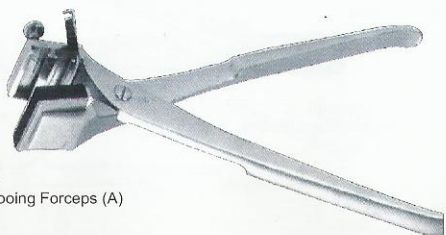

604
Rasp Barnes Dehorners with Metallic Handle
and also available in wooden handle

605
Ear Notcher S.S.
Design in the Center of the ear

606
Ear Notcher - A-type

607
Tattooing Forceps (A)

608
Incisor & Canine
Cutter s/s, 10"

609
Tooth Float set

610
Reynold Style Cap
Extractors, 17" s/s

611
Simple Joint Stainless
Steel Molar Spreader

612
Simple Joint Stainless
Steel Molar Forceps

613
Cap, Incisor
s/s 12"

614
Molar Extractors,
s/s 15"